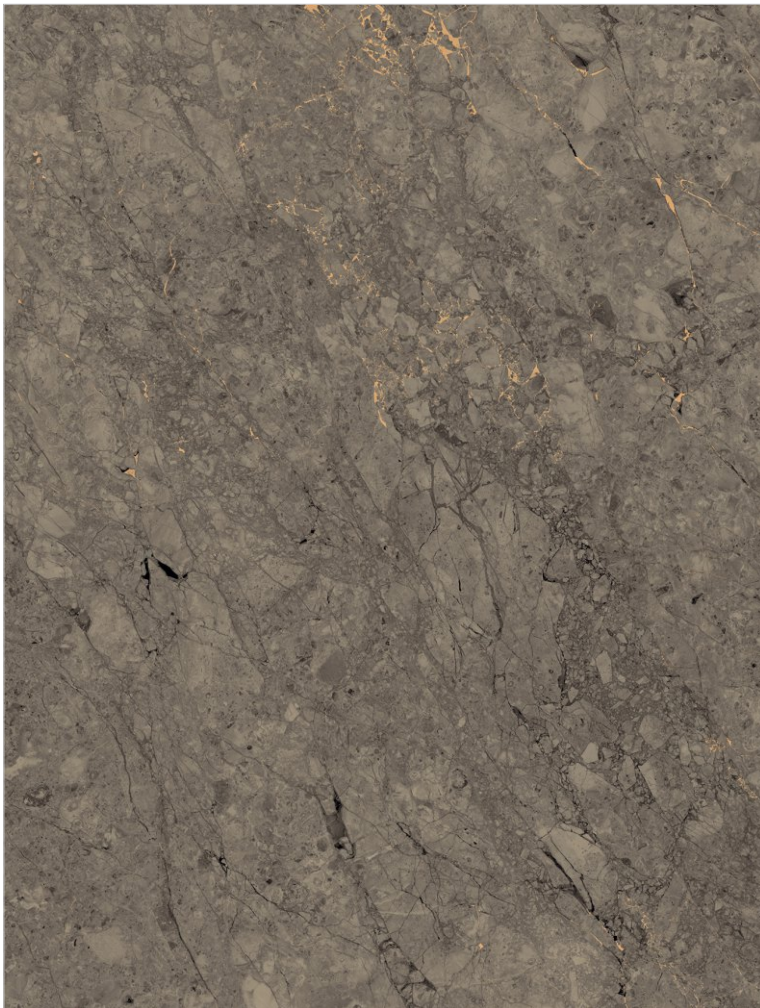

1200X1600MM

PDC 18_V10

DECOR CERA

- THICKNESS : 15MM
- BODY COLOR : IVORY
- FINISH : POLISHED