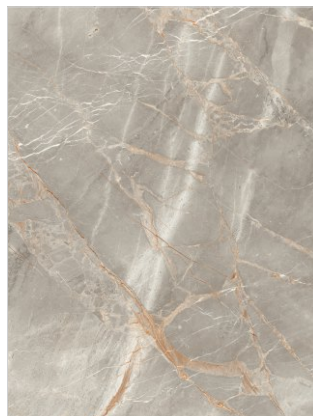

1200X1600MM

PDC 14\_V10

DECOR CERA

- ▶ THICKNESS : 15MM
- ▶ BODY COLOR : IVORY
- ▶ FINISH : POLISHED

1200X1600MM

PDC 15\_V10

DECOR CERA

- ▶ THICKNESS : 15MM
- ▶ BODY COLOR : IVORY
- ▶ FINISH : POLISHED