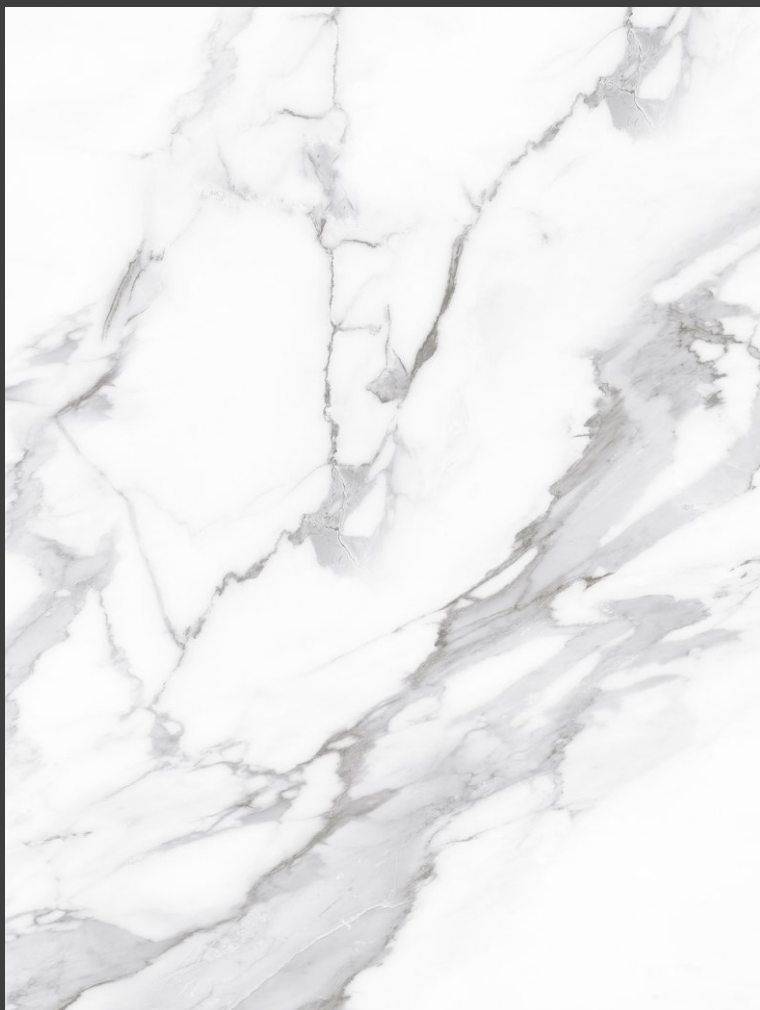

1200X1600MM

PDC 08\_V10

DECOR CERA

- ▶ THICKNESS : 15MM
- ▶ BODY COLOR : IVORY
- ▶ FINISH : POLISHED

1200X1600MM

PDC 09\_V10

DECOR CERA

- ▶ THICKNESS : 15MM
- ▶ BODY COLOR : IVORY
- ▶ FINISH : POLISHED