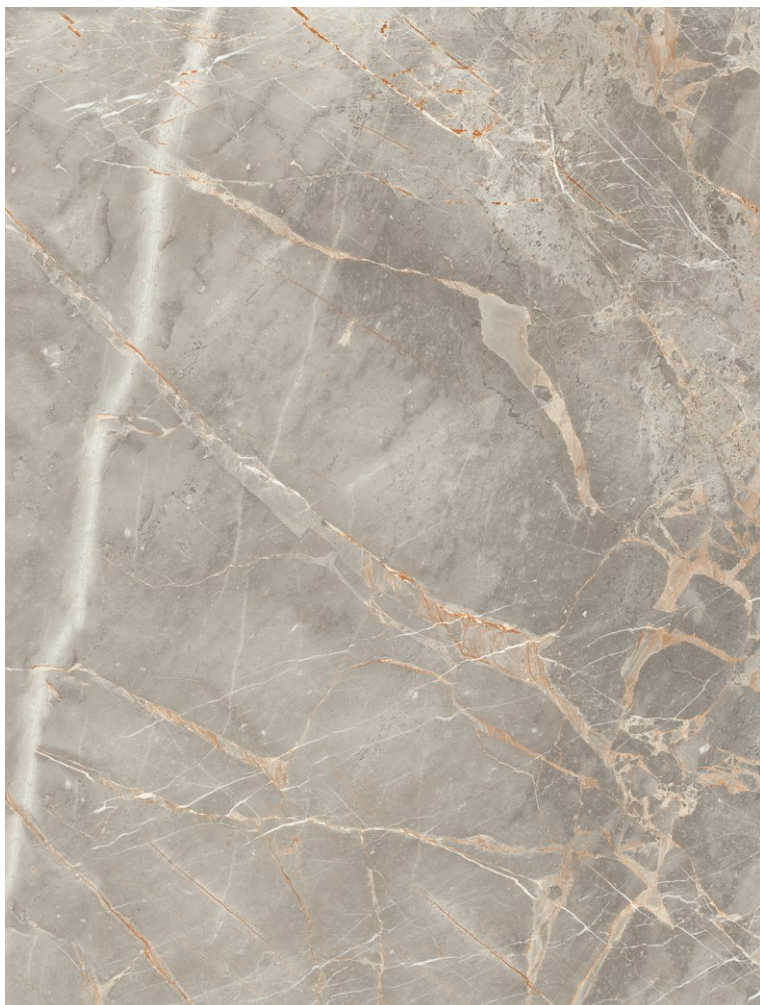

1200X1600MM

PDC 14\_V10

DECOR CERA

- ▶ THICKNESS : 15MM
- ▶ BODY COLOR : IVORY
- ▶ FINISH : POLISHED

1200X1600MM

PDC 15\_V10

DECOR CERA

- ▶ THICKNESS : 15MM
- ▶ BODY COLOR : IVORY
- ▶ FINISH : POLISHED